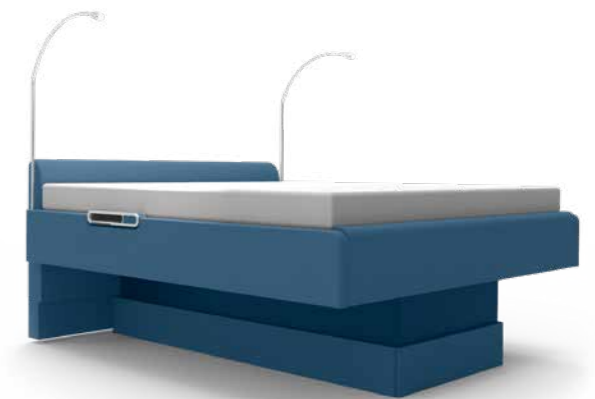

At the maximum height, the mattress turns into a practical surface for packing a suitcase.