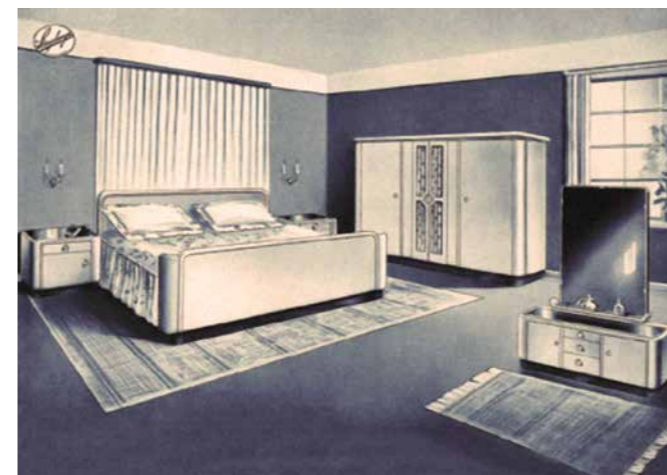

High-quality bedroom furniture for private customers have always played an important role in our long company history – the picture shows an example from the 1930s.