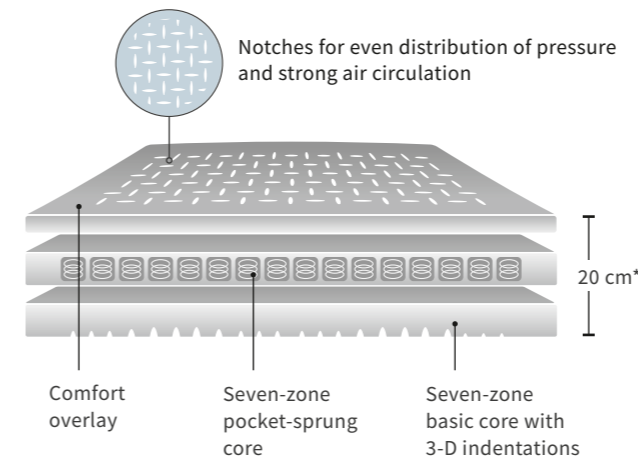

Mattresses

SLEEPING COMFORT FOR EVERY TASTE

Adjustable beds unfold their advantages even better when a tailor-made mattress moves with the mattress base and precisely realises all positions. All Stiegmeyer lifestyle beds can be ideally combined with two high-quality mattresses: With its opulent height, the pocket sprung mattress goes particularly well with the suite eMotion, while the two-layer cold foam mattress Sky living impresses with its combination of modern materials.

Both mattresses have a pleasantly soft climate fibre cover that can be removed and washed.

Pocket-sprung mattress

Three layers with a total height of 22 cm* combine to form a mattress that meets even the highest demands. Perforations in the top layer promote a healthy microclimate, while incisions in the base layer enable perfect adaptation to the mattress base. The integrated edge zone reinforcement makes it easier to stand up and sit on the side of the bed.