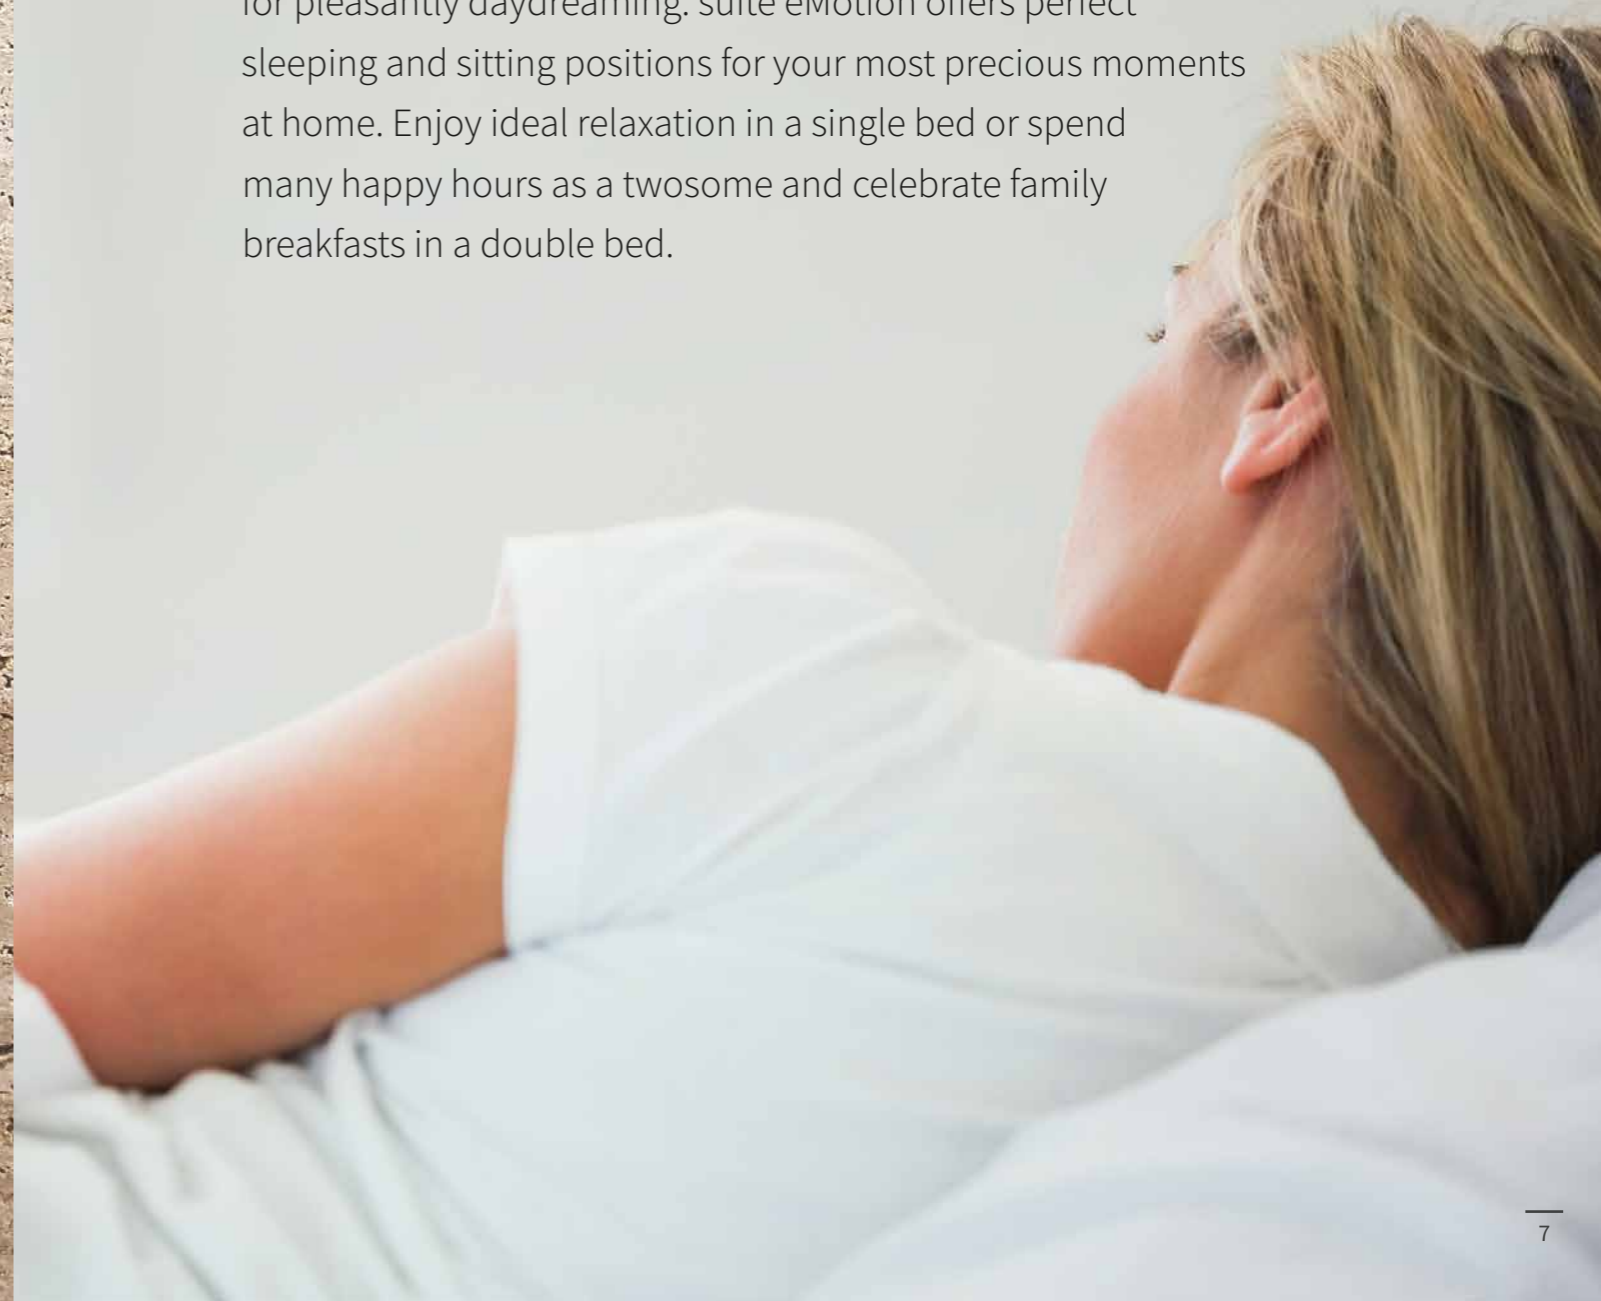

Sleep more blissfully than ever before – in a suite eMotion. These beds spoil you with a new level of comfort for many occasions. They are the ideal place to find a really comfortable position for reading a book, relaxing and watching TV or simply for pleasantly daydreaming. suite eMotion offers perfect sleeping and sitting positions for your most precious moments at home. Enjoy ideal relaxation in a single bed or spend many happy hours as a twosome and celebrate family breakfasts in a double bed.