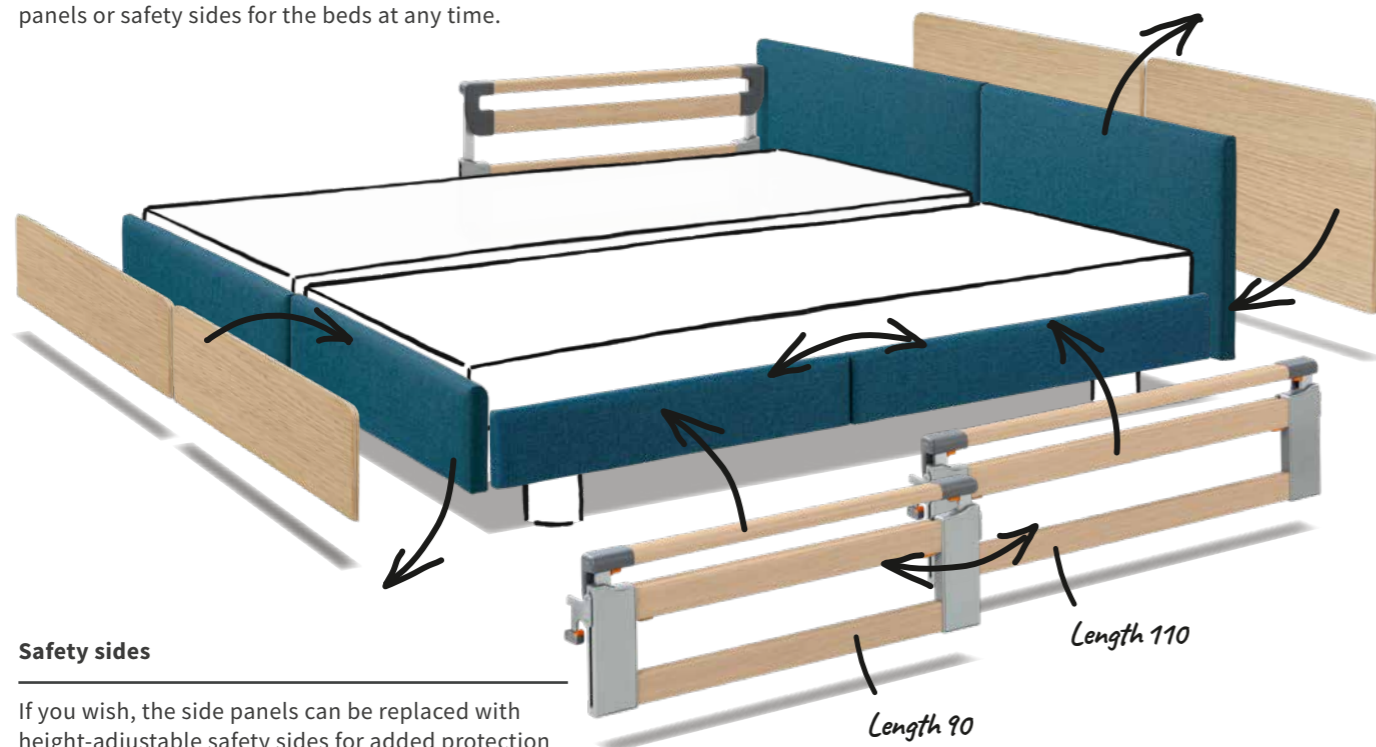

The backrest and leg rest of the mattress bases can be adjusted separately. There is a handset available for each half of the bed.

Enjoy harmonious hours with your partner – the many comfort functions of the bed create a new lease of life.

Libra partner bed sizes

- 180 x 200/220 cm
Approximate dimensions

Libra THE VARIO SAFE SYSTEM

With our innovative Vario Safe system, you can create your very own dream bed. Thanks to patented fasteners, you can remove, replace or exchange the head and footboards, panels and safety sides of the Libra without the need for tools.

Double or single bed

If you regularly use the two bed halves of the Libra partner bed as single beds, you can order inside panels or safety sides for the beds at any time.

Safety sides

If you wish, the side panels can be replaced with height-adjustable safety sides for added protection and orientation.