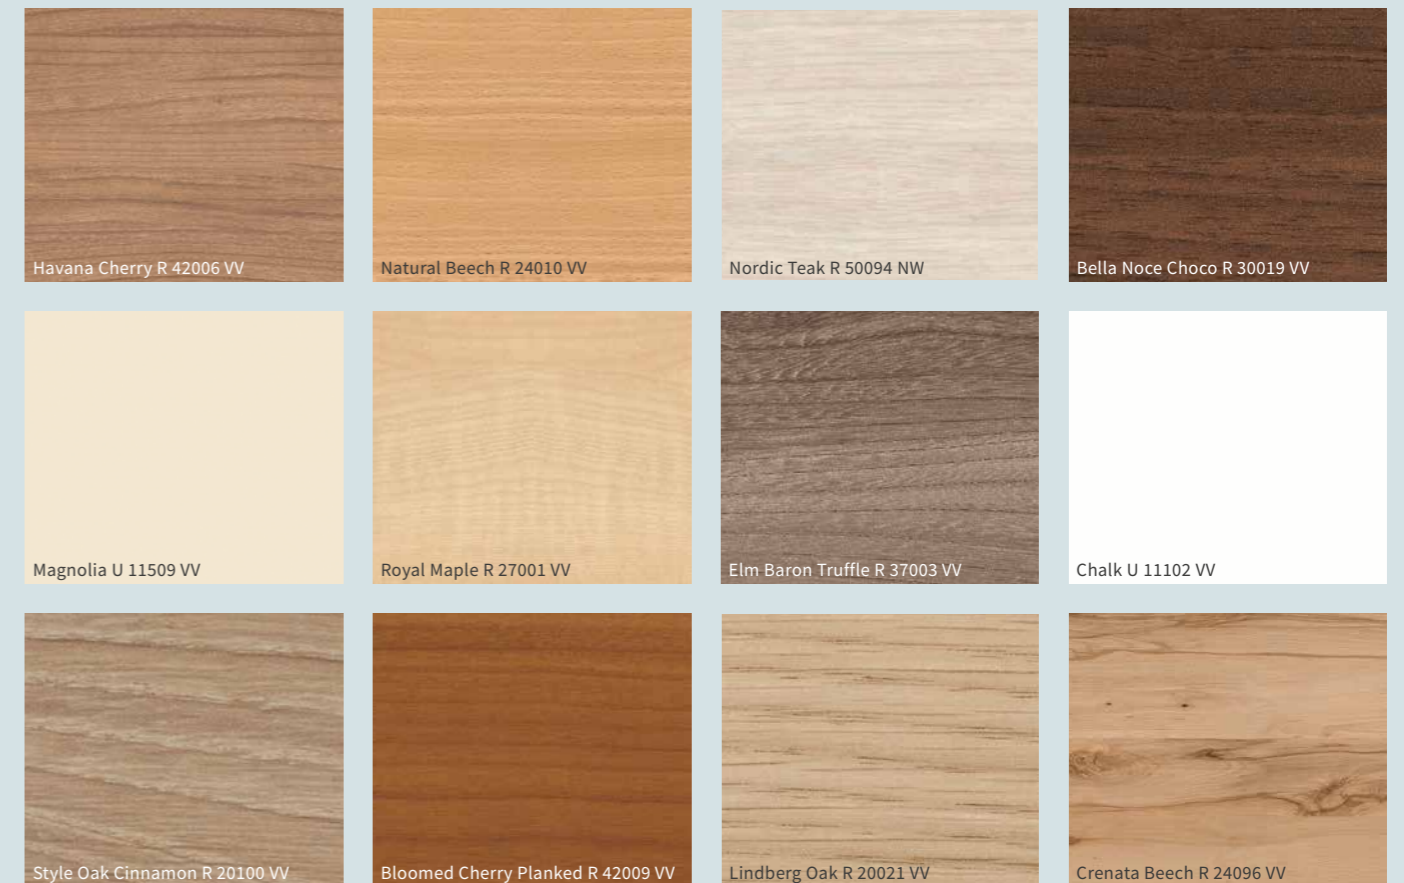

Choose elegant upholstery from the collection designed by our partner Delius.