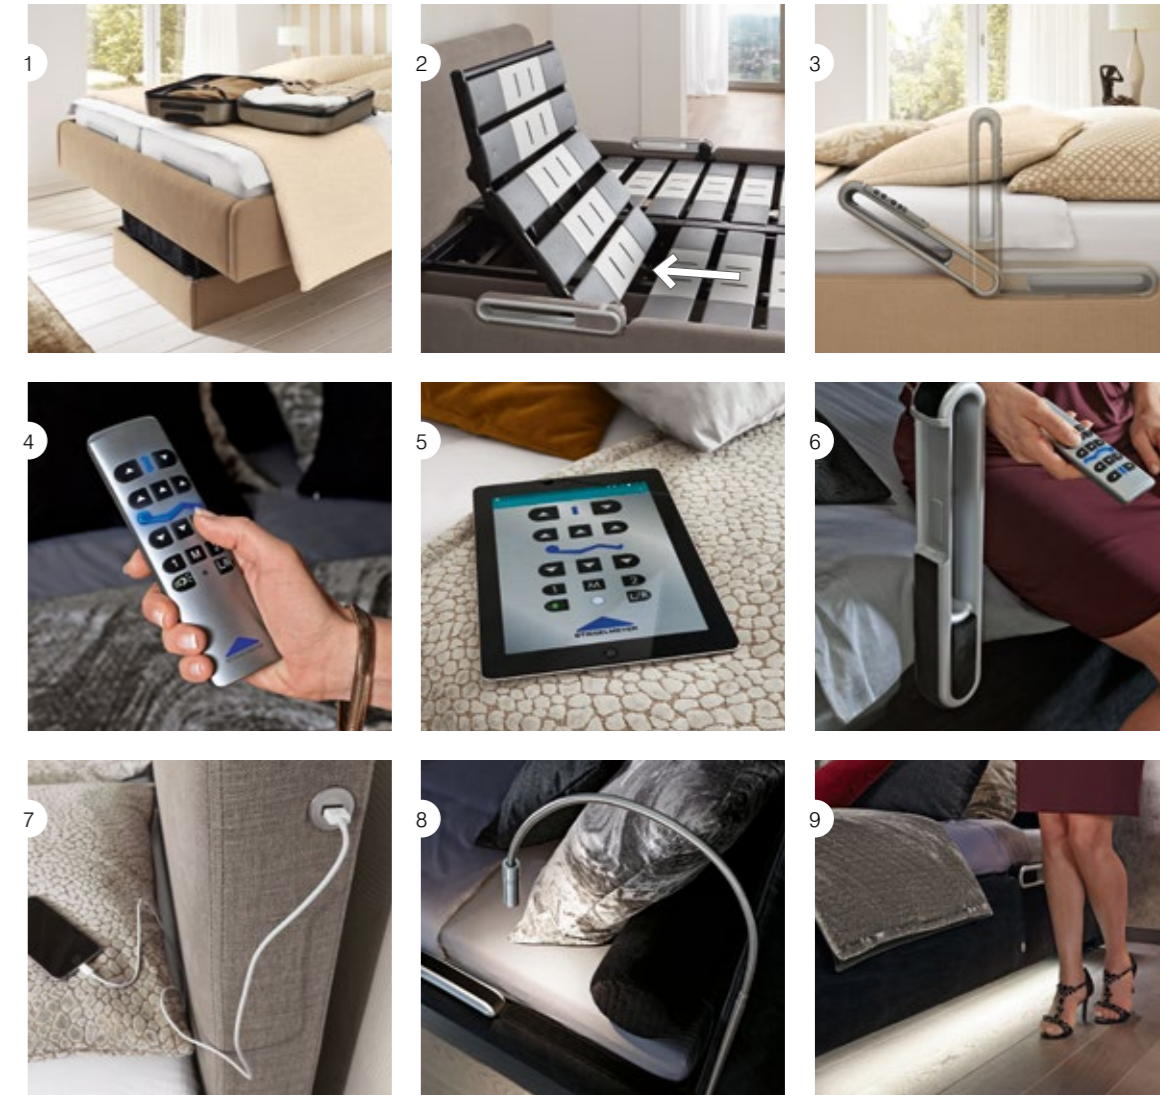

Work on your laptop or telephone in comfort – the individually selectable sitting position makes all this possible. The bed can also be easily controlled via a smartphone or tablet. In the double bed the mattress bases are separately adjustable so that one partner can already sleep undisturbed while the other is still surfing the internet using the chair position. And when your device's battery needs recharging, this can easily be done via the integrated USB connection.

- 1 patented bed foundation with swivel function and height adjustability
- 2 automatic backrest recline adjustment for greater sitting comfort as part of patented mattress base
- 3 patent-protected MotionGuide® – adjustable to three positions
- 4 memory button for personal favourite settings with ›night design‹
- 5 can be controlled via smartphone or tablet
- 6 very clear, intuitive keypad that can easily be removed
- 7 USB connection with charging function on bed
- 8 bed lights as integrated source of light that are always automatically in the right position
- 9 subtle night light can be activated