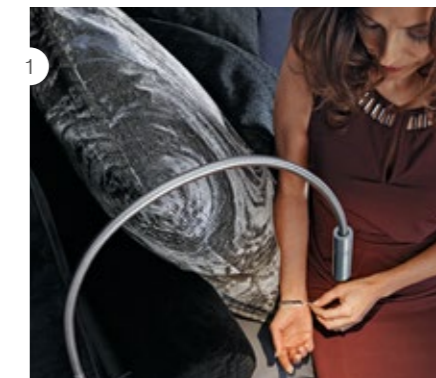

Prestige

For wonderful moments at home

Sleep more peacefully than ever before – in a bed from the suite eMotion range. These beds offer you a completely new level of comfort, whatever activity you want to enjoy. Read a book in a more comfortable position, watch television in a relaxed manner or dream comfortably with your eyes open.

For wonderful moments at home, suite eMotion offers you the perfect lying and sitting positions. This is made possible by a unique concept: the individually adjustable mattress base 'floats' on a foundation that is height-adjustable. It is underpinned by almost invisible technology. Each position perfectly supports the contours of your body and can be easily adjusted using the MotionGuide® controls. The suite eMotion also spoils you with the comfort of your favourite armchair.

Prestige is one of three attractive design lines in the suite eMotion range. Sensuous materials and luxurious details make *Prestige* an exquisite item for your bedroom. You will love it.

›With my suite eMotion,
I've created an oasis of
relaxation. It's incredibly
comfortable in any position –
and also looks amazing.‹

1. 1 Thanks to the flexible LED reading light, you can get light exactly where you need it.
2. 2 A subtle night light can be activated whenever desired.