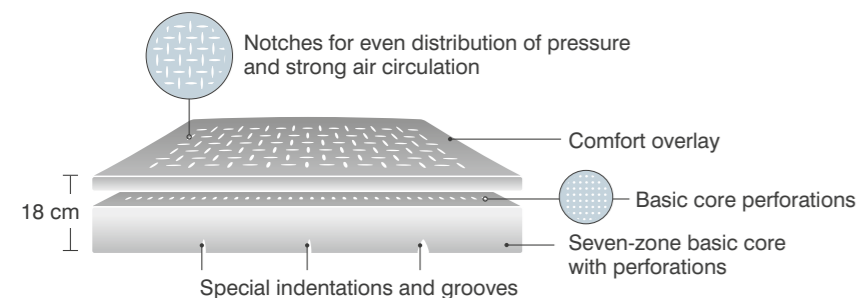

Two mattress concepts, one result: dreamlike comfort for perfect relaxation

Both mattresses were designed exclusively for suite eMotion. They guarantee consistent and luxurious comfort when sitting or lying – no matter which position you set the bed to. The specially

tailored materials mean the mattress always adjusts smoothly to your body. You can tilt the mattress base to extreme angles without any problems. Only top-quality, perfectly coordinated materials are used.

The HR foam mattress allows you to sink in perfectly, moulds precisely to your body and provides highly effective support. The pocket-sprung mattress moves harmoniously in balance with your body.

HR foam mattress

- total height 20 cm
- **Core**
  - seven-zone basic core, density 50 (height 14 cm)
  - patented comfort overlay, density 80 (height 4 cm)
  - integrated peripheral reinforcement
  - special indentations/grooves on the underside of the seven-zone basic core for a mattress base that adapts perfectly to your body
- **Cover**
  - high-quality 500 g/m² climate control fibre (71 % polyester, 29 % lyocell)
  - cover can be removed and washed at up to 60 °C
  - all-round climate control strip for optimum air circulation
  - four-side zip and handles
- **Hardness grade**
  - H2 (soft/medium) and H3 (medium/firm)