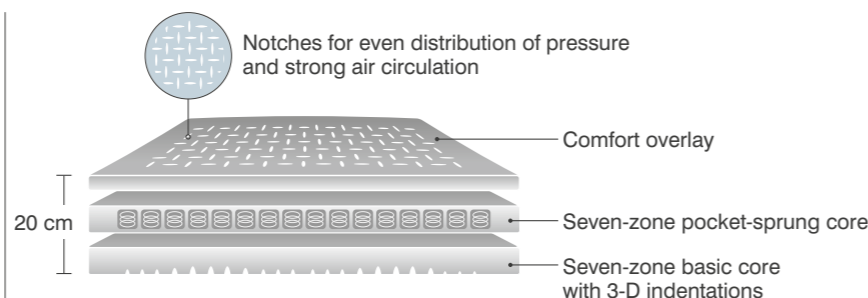

Pocket-sprung mattress

- total height 22 cm
- **Core**
  - seven-zone basic core, density 55 with 3-D indentations (height 10 cm)
  - seven-zone pocket-sprung central core (height 6 cm)
  - patented comfort overlay, density 55 (height 4 cm)
  - integrated peripheral reinforcement
- **Cover**
  - high-quality 500 g/m² climate control fibre (71 % polyester, 29 % lyocell)
  - cover can be removed and washed at up to 60 °C
  - all-round climate control strip for optimum air circulation
  - four-side zip and handles
- **Hardness grade**
  - H2 (soft/medium) and H3 (medium/firm)

suite eMotion mattress sizes

1. **Single and double bed**
2. 90 x 200/216 cm
   - 100 x 200/216 cm
   - 120 x 200/216 cm

suite eMotion bed sizes

1. **Single bed**
2. 90 x 200/216 cm
   - 100 x 200/216 cm
   - 120 x 200/216 cm
3. **Double bed**
4. 180 x 200/216 cm
   - 200 x 200/216 cm

All sizes on this page are approximate.

Great selection, great effect: our high-quality upholstery fabrics and leather

Stieglmeyer commissioned a renowned manufacturer to create the beautiful materials for the suite eMotion range. The upholstery fabrics for the body and headrest have been developed by JAB ANSTOETZ, which also makes the duvet covers and pillows in a range of sensuous colours and patterns. You can freely select the fabric or leather for your suite eMotion bed, allowing you to design

your completely personal dream bed and integrate it perfectly into your home. You will be amazed by the top-quality fabrics and leathers, which are pleasant to touch, robust and durable. Your retailer has the entire collection of fabrics and leathers available and would be happy to advise you.