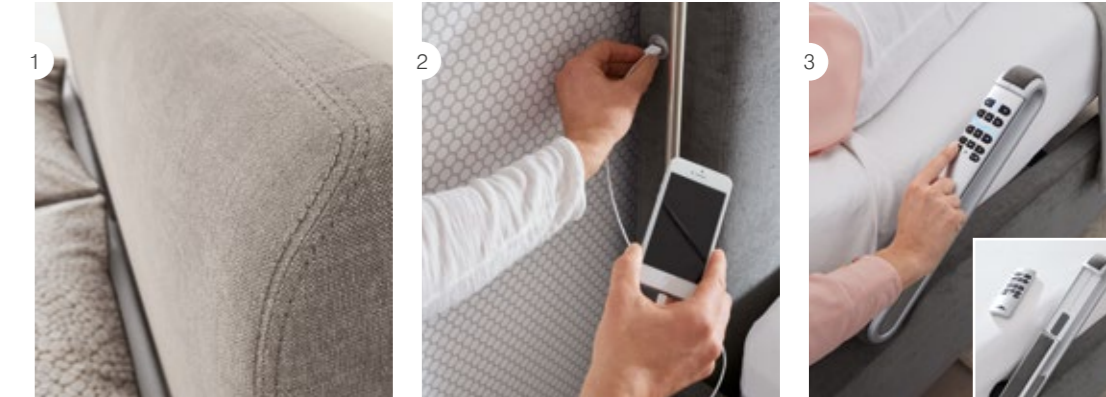

1. 1 The first-rate finish and various design details are wonderful highlights.
2. 2 You can charge your smartphone or tablet via the integrated USB connection.
3. 3 The MotionGuide® control unit can also be used as a mobile unit.
4. 4 The mattress bases of the double bed are individually adjustable.