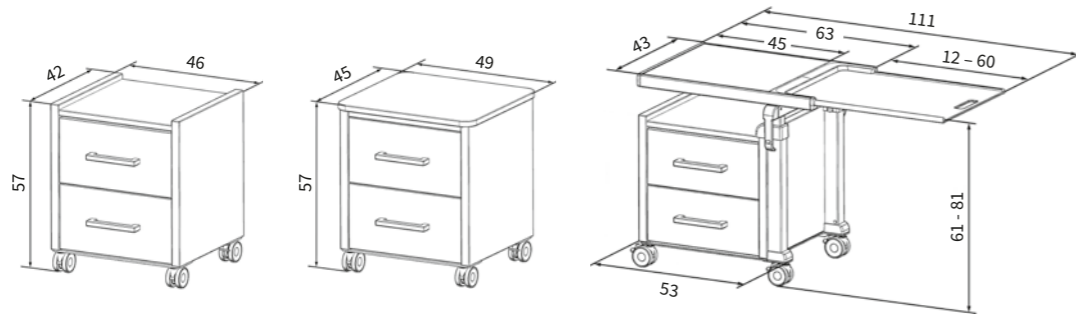

Aparto brevo

The low-height bedside cabinet without compromises

Low-height bedside cabinets offer residents more security, independence and orientation every day in low-height or floor level beds. Stored items are easier to reach and recognise.

With its Aparto brevo, the Aparto range also offers a variant with an innovative, easy-to-use overbed table – a unique selling point.

▲ Even with floor level beds, the height-adjustable overbed table offers a high level of comfort and a convenient surface to store items.