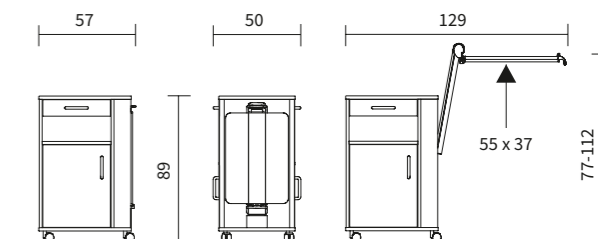

Quado

- Lots of storage space: a drawer and two roomy compartments – accessible from either side
- Flexible use:
  - Height-adjustable body
  - Fold-down overbed table – ideal for taking meals in bed
- Light and mobile: its outstanding manoeuvrability makes it an ideal trolley for medicines and care utensils
- Hygienic and easy-to-clean: designed with flat surfaces for thorough cleaning

Estrado

- Sizeable and comfortable bedside cabinet
- Integrated overbed table that disappears completely into the body
- Maximum storage space thanks to the uninterrupted top surface
- Practical storage system: drawer, compartment and cupboard – accessible from either side