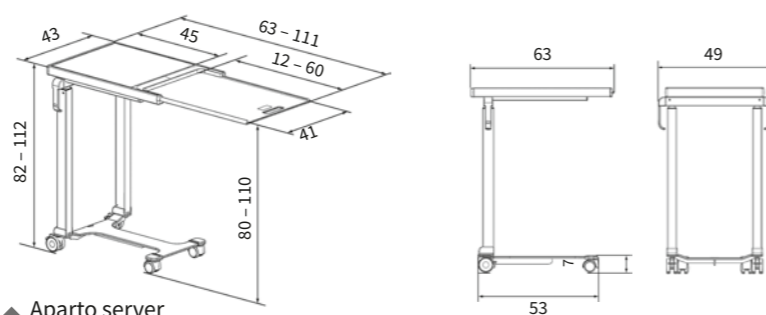

▲ Aparto server