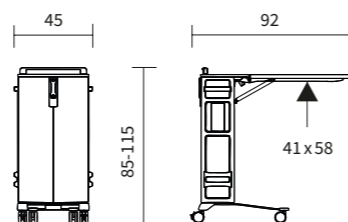

▲ The top surface of the Estrado cabinet is particularly spacious.