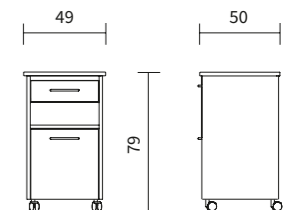

▲ The Lumano is available with various decors and handles.

▲ The slide-out tray is handy for tablets or laptops.

▼ Lumano with Somero adapter and overbed table.

Lumano

- Extra large surface for tidy storage
- Integrated slide-out tray – doubles the useable surface in next to no time
- Optional additions:
 - Fold-down overbed table that is height-adjustable and tiltable
 - The support column can be transferred to the other side with just a click of the foot – no tools needed
 - Fifth castor to prevent tipping