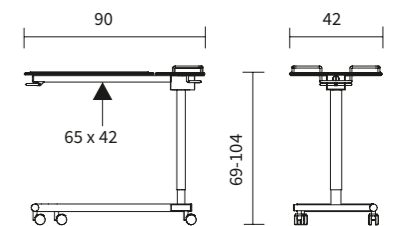

Pleto server

- Perfectly adaptable: large adjustment range from 69 – 104 cm
- Two tabletop variants:
 - One-piece tabletop: ideal for mealtimes and for the safe storage of items
 - Split tabletop: the tilting section makes a convenient writing desk
- The C-shaped frame allows the server to be placed right beside the bed or chair
- Safe and practical: height adjustable even if the release handle is not used – no danger of injury if the height of the bed is adjusted