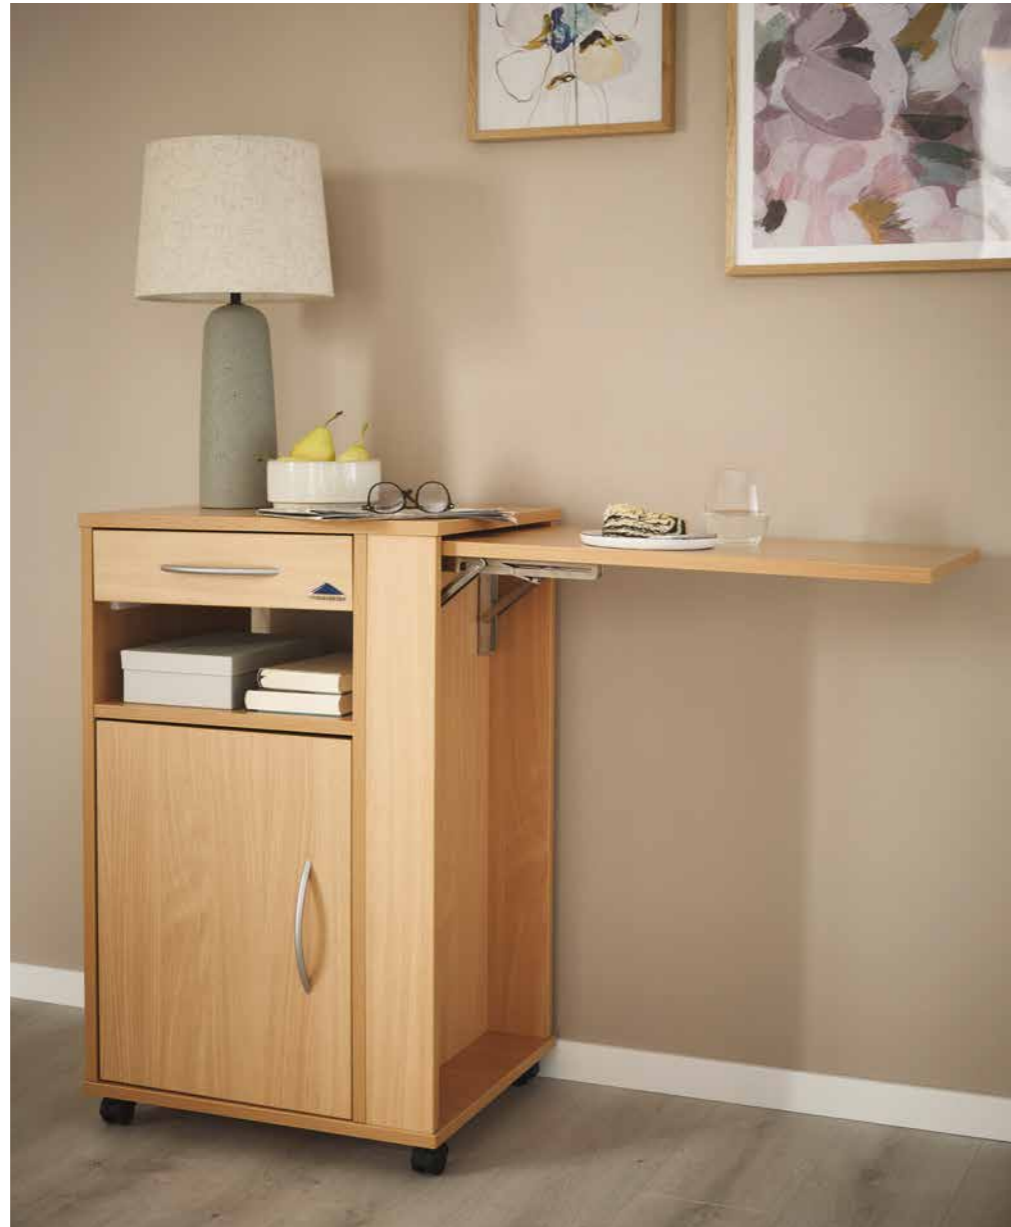

Cosano

- Space saving for any care room
- Maximised useable surface thanks to the generously proportioned tabletop and practical fold-down overbed table
- Cleverly designed storage system: all elements of the Cosano can be used from either side
- A variant without overbed table is also available

Lumano

- Extra large surface for tidy storage
- Integrated slide-out tray – doubles the useable surface in next to no time
- Optional additions:
  - Fold-down overbed table that is height-adjustable and tiltable
  - The support column can be transferred to the other side with just a click of the foot – no tools needed
  - Fifth castor to prevent tipping