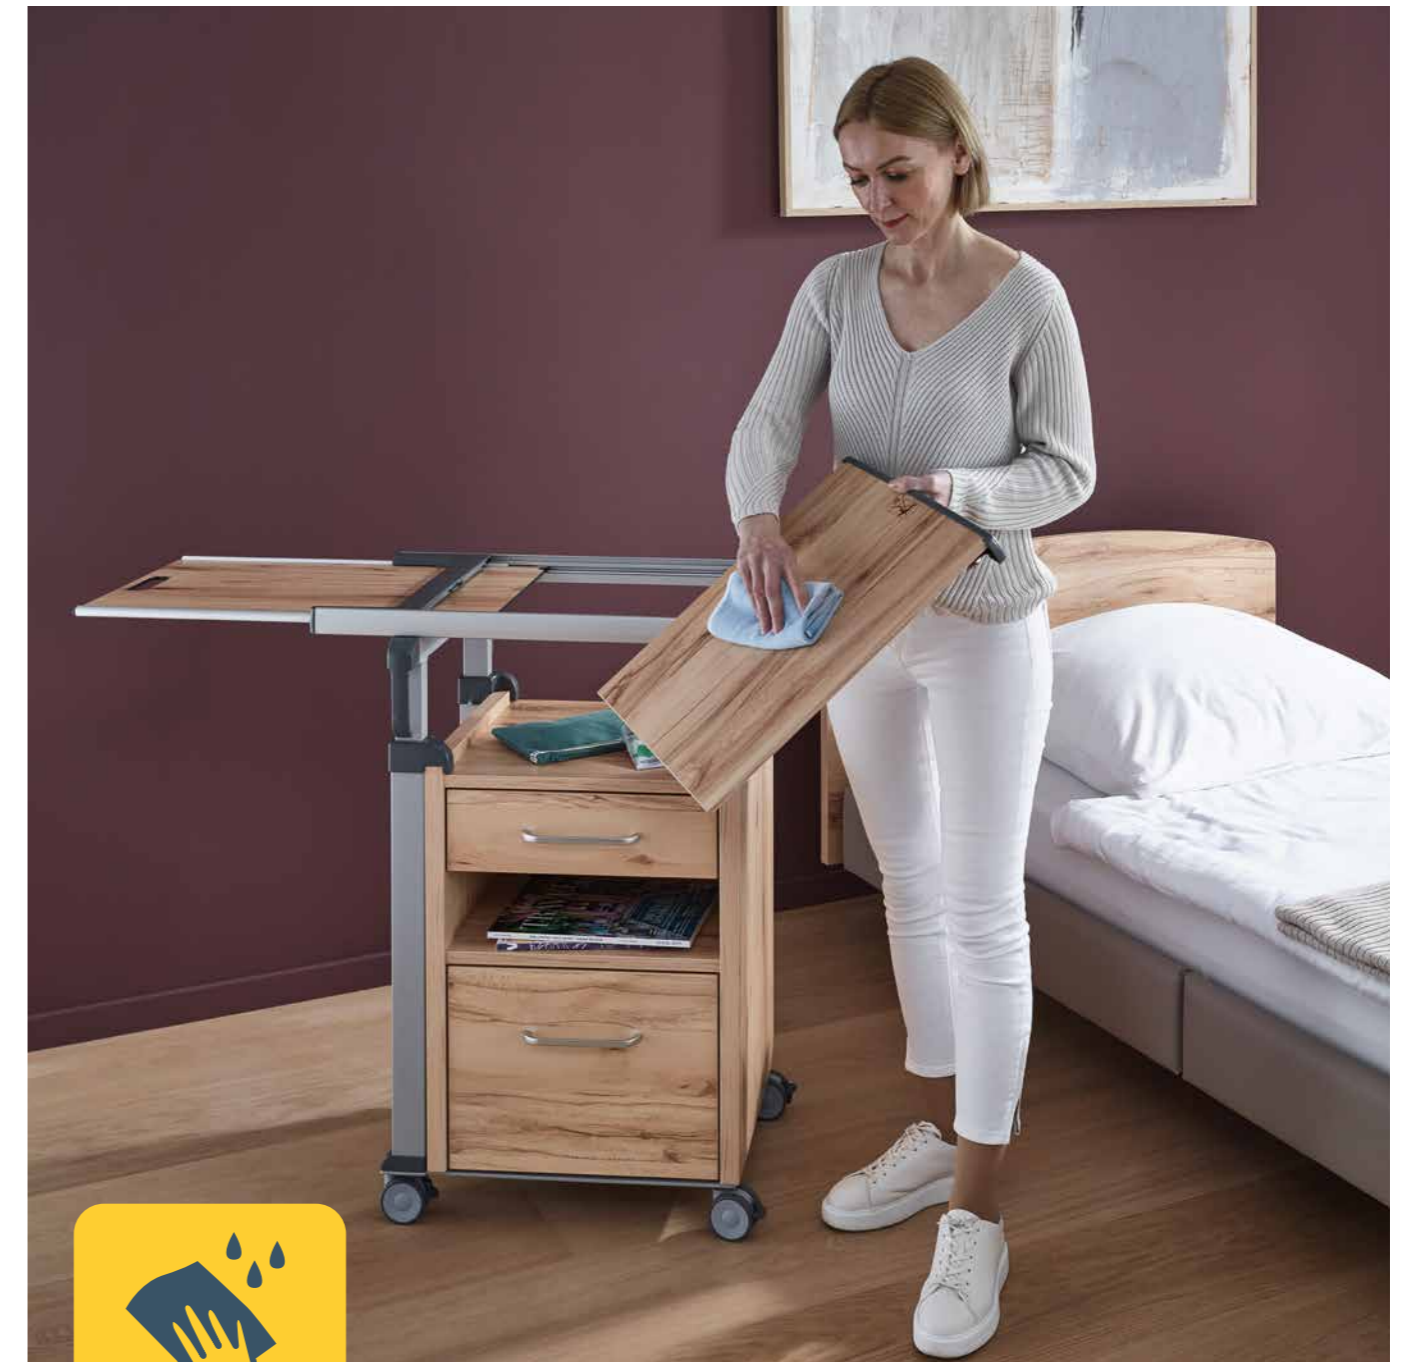

Hygiene

The overbed table can be completely removed for cleaning.