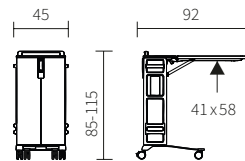

▲ The optional additional compartment at the side is suitable for storing newspapers and other personal belongings.