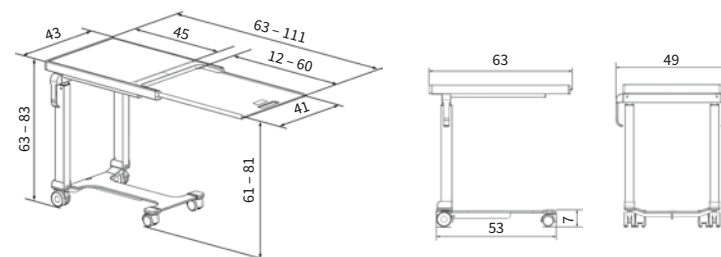

Servers of the Aparto range

Innovative companions

The Aparto family of bedside cabinets has grown to include both the Aparto server and the Aparto brevo server. The brevo low-height variant, in particular, is the ideal companion for floor level beds such as our Tereno model. Innovative functions featured by the Aparto family, such as the space-saving slide-in overbed table and the uncomplicated cleaning options, are also featured by the servers.

▶ The easy-to-adjust height of the Aparto family of servers is ideal for taking care of residents in bed.

▼ The mobile server can be wheeled over an Aparto bedside cabinet to save room when not in use.