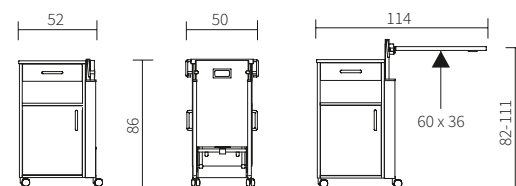

Conturo

The sturdy bedside cabinet

Thanks to its robust design and great flexibility, the Conturo is strong enough to easily withstand all the demands of day-to-day care. It also offers residents many extra practical advantages: All drawers and the storage compartment can be used from both sides. If the bedside cabinet needs to be moved from one part of the room to another, its 360° castors make light work of any manoeuvring.

The mechanical height adjustment of the overbed table is also very robust and easy to operate. If the resident wishes to use the overbed table to read at or as a desk, the table can be tilted to provide a comfortable angle at which to do so.

The Conturo can also be fitted at your request with a built-in refrigerator instead of the cupboard unit – this is ideal for keeping refreshments handy on a hot day.

▲ Thanks to its excellent manoeuvrability, the Pleto server is extremely versatile in everyday care situations.

Pleto

The stylish companion

No matter whether the resident is lying down, sitting up or standing up – the Pleto server is always the perfect companion. With its wide adjustment range from 69 to 104 cm, it easily adapts to every requirement.

The server tabletop is available in two variants: As a one-piece horizontal surface it is ideal for meals or for safe storage of items. The split variant allows the larger section of the tabletop to be tilted for use as a comfortable writing desk.

All this can also be enjoyed while the resident is lying down, as its C-shaped frame allows the Pleto server to be positioned right beside the bed or table. If the bed is raised by mistake, there is no risk of injury as a result: this is because the server is height-adjustable even without using the release handle.