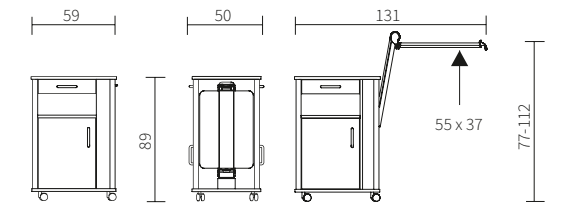

▲ The Alcamo can be accessed from both sides.

▲ The height-adjustable overbed table is easy to tilt.

Alcamo

The feelgood bedside cabinet

The Alcamo unites the comfortable versatility of the Estrado with a design that incorporates a homelike touch: Its tabletop and the corner profiles are rounded and create a particularly homelike ambience. The voluminous cupboard, the storage compartment and the drawer of the 89cm high bedside cabinet offer ample