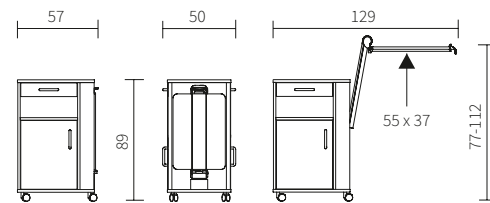

Estrado

The versatile bedside cabinet

The Estrado is a sizeable and comfortable bedside cabinet, but comes with an additional space-saving design feature: in its retracted state, the overbed table is fully integrated into the body of the cabinet. This increases the top surface of the Estrado cabinet, as it

extends across everything and offers a great deal of useful space. The drawer, storage compartment and cupboard can be used from both sides, which makes this cabinet highly flexible in everyday use.