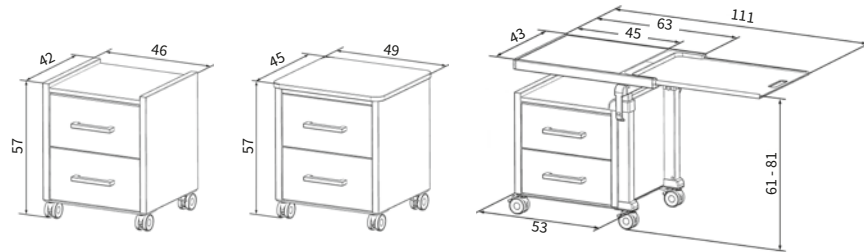

Aparto brevo

The low-height bedside cabinet without compromises

Low-height bedside cabinets offer improved safety and independence for residents who use low-height or floor level beds. Stored items are easier to reach and recognise.

With its Aparto brevo, the Aparto range also offers a variant with an innovative, easy-to-use overbed table – a unique selling point.