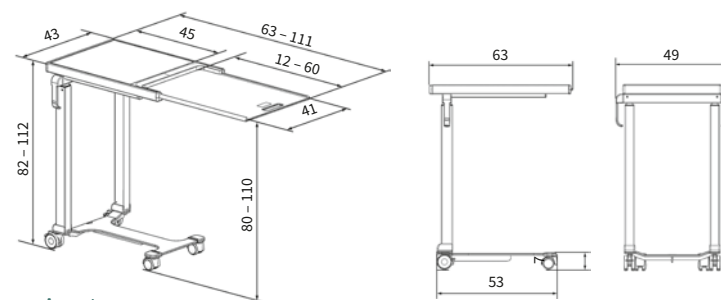

▲ Aparto brevo server

▲ Aparto server