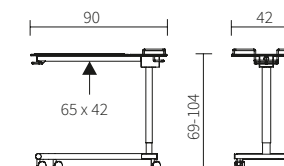

▲ The Pleto server is available with a one-piece horizontal tabletop.

▲ A split tabletop, where the larger section can be tilted, is available as an alternative.

▲ The Quado can be effortlessly adjusted to the desired height, between 85 and 115 cm, thanks to its gas spring support.