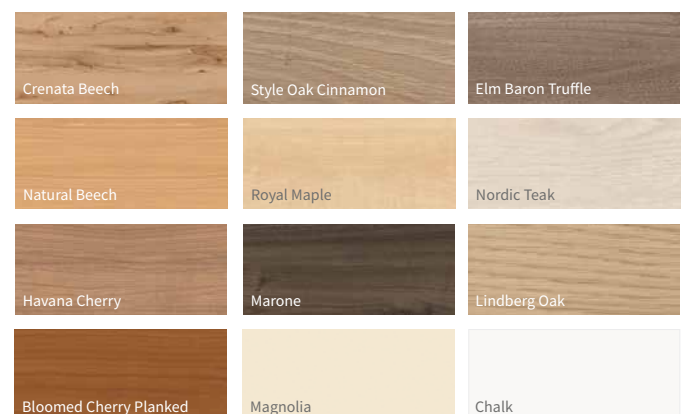

✓ = standard feature *1 only in combination with rail
 0 = available as an option *2 only in combination with multifunctional rail

Handles

306692
Designer bow handle | matt

310286
Designer bow handle | structured black

184361
Curved arc handle | chrome

186024
Curved arc handle | matt

194259
Bar handle | matt

175984
Bow handle | chrome

194258
Bow handle | matt

151279
Bow handle, square | matt metal

Decors

We have a special selection of colours and patterns available to choose from to allow you to personalise the design of a bedside cabinet to suit your taste and adapt it to fit in with existing furnishings. We would be pleased to advise you and plan your furniture with you.