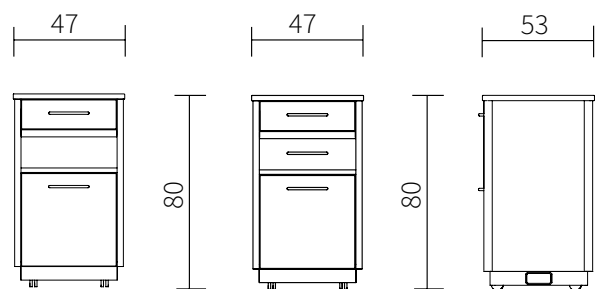

Solutions for people who care