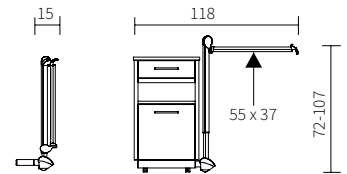

▲ The Combino is available with two different configurations. With an open compartment in the middle, as standard.

▲ The multifunctional rail, fitted as standard, provides plenty of room for accessories.

The overbed table – flexible on the Combino

Combino offers exceptional comfort thanks to its stable and versatile overbed table. The table can be easily attached or removed from either side, allowing the unit to be positioned

on the left or right side of the care bed without any difficulty. This flexibility ensures that Combino adapts seamlessly to any room layout or floor plan.

Model	Combino
General	
Unbraked castor	✓
Overbed table	0
Division of cabinet body (from top to bottom)	
Drawer at the top with open middle compartment and large drawer at the bottom	✓
Two drawers and one large drawer at the bottom	0
Top drawer with refrigerator (30-litre with door)	0
Rounded top surface	✓
Slide-out table	✓
Overbed table variants	
Combino adaptable tiltable overbed table	0
Max. load on overbed table, in kg	15
Features (supplied ready integrated)	
Soft close drawer	0
Plastic drawer insert	0
Combination lock for drawer	0
Multifunctional rail including reading lamp holder	✓
Rail	0
Hook, towel holder *1	0
Bottle holder for rail *1	0
Accessories	
Document holder *2	0
Waste bin with lid *2	0
Bottle/glass holder *1	0
Bottle holder for drawer	0
Snap-on USB extension cable *1	0

✓ = standard feature   *1 only in combination with rail
0 = available as an option   *2 only in combination with multifunctional rail

Handles

306692
Designer bow handle | matt

310286
Designer bow handle | structured black

184361
Curved arc handle | chrome

186024
Curved arc handle | matt

194259
Bar handle | matt

175984
Bow handle | chrome

194258
Bow handle | matt

151279
Bow handle, square | matt metal

Decors