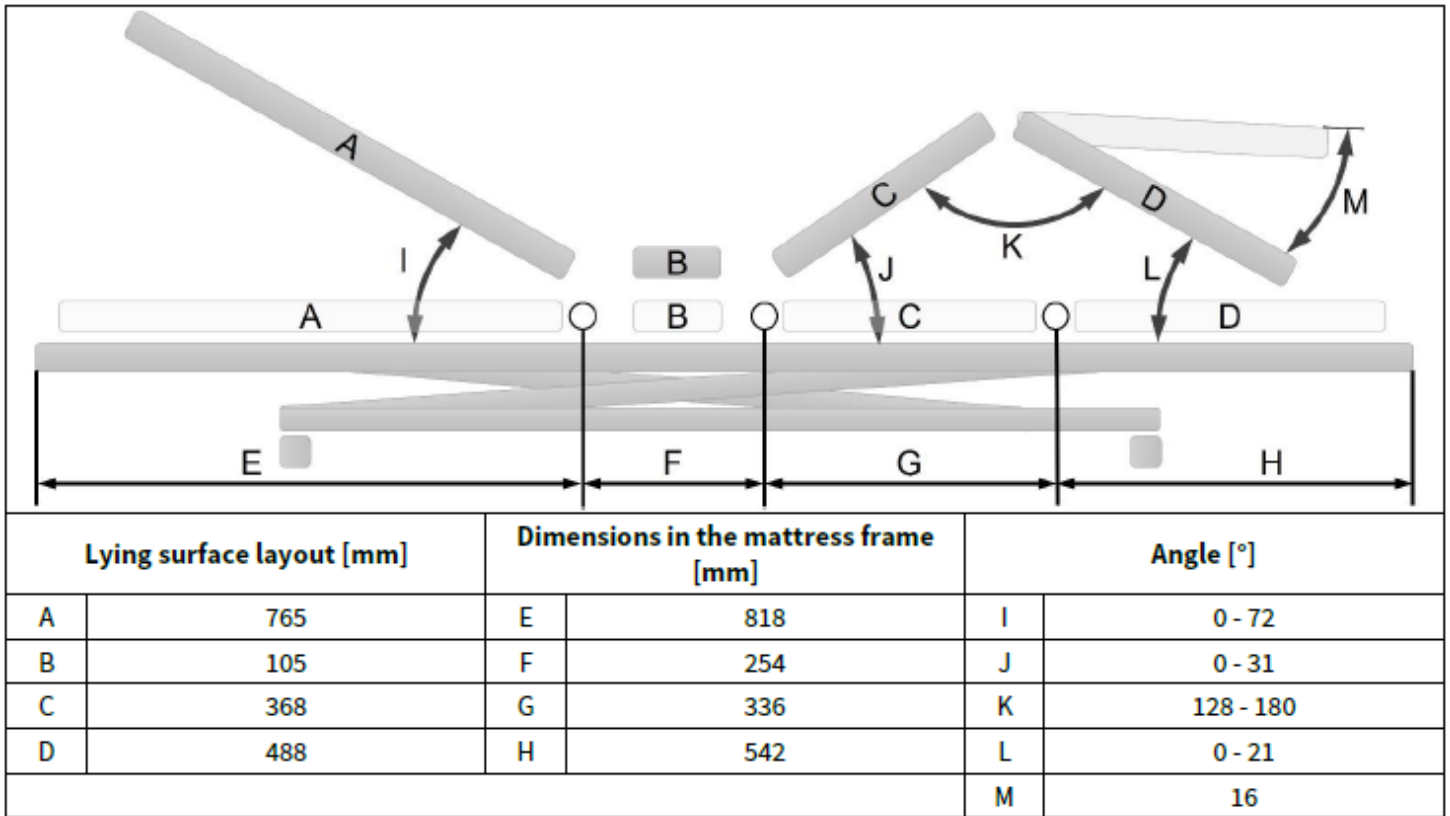

Lippe IV

Dimensional sketch

Bed dimensions [mm]

			
Model	80cm	90cm	100cm
Max. width B1	785	885	985
Width of mattress frame B2	750	850	950
Chassis width B3	690-1100		
Model	190cm		200cm
Bed length L	1850		1950
Chassis length L1	1195		
Distance Chassis to head end L2	369		369
Distance Chassis to foot end L3	286		286
Width for ground clearance L4	930		
Ground clearance H	100 (optional +70)		
Bed extension	Head and foot side each 100		
Adjustment range of the lying surface height	290 - 740		
Tilt in low foot position	-		

Lippe IV

Dimensional sketch

We reserve the right to make technical changes. Slight colour deviations of the originals are due to printing technology. Status 05/2024.